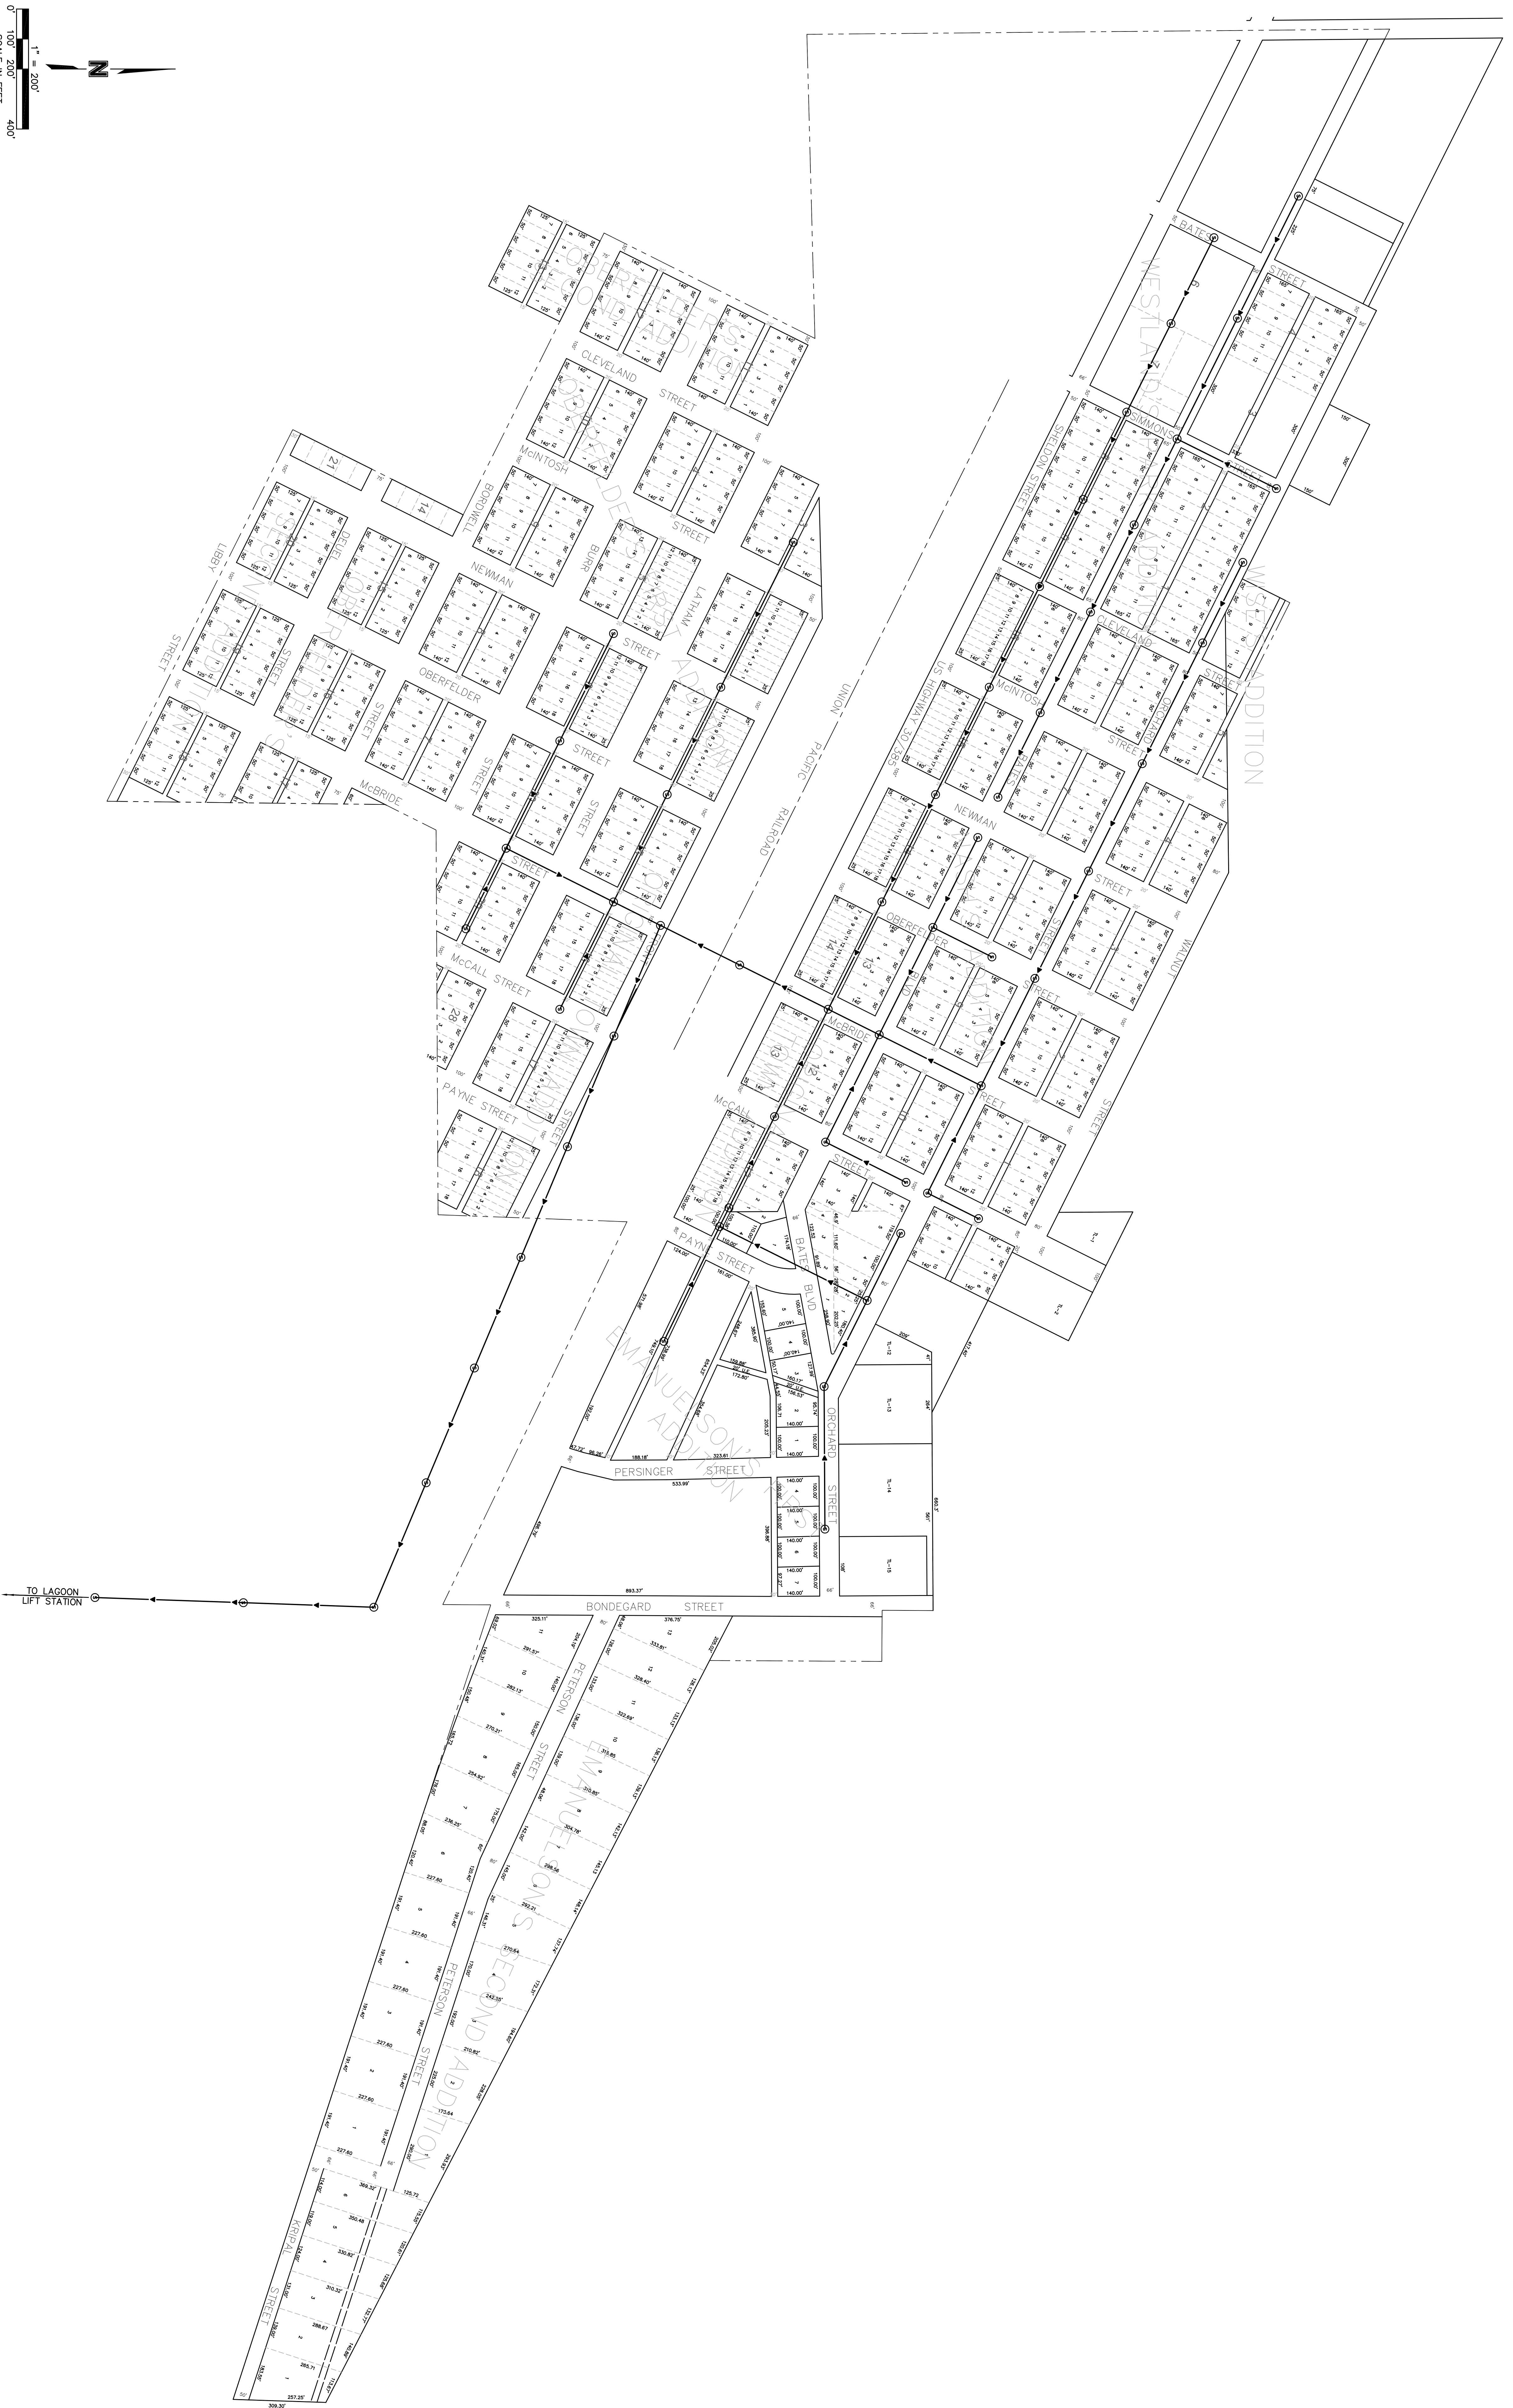

SANITARY SEWER SYSTEM LODGEPOLE, NEBRASKA

LEGEND

- SANITARY SEWER MAIN
- SANITARY SEWER MANHOLE